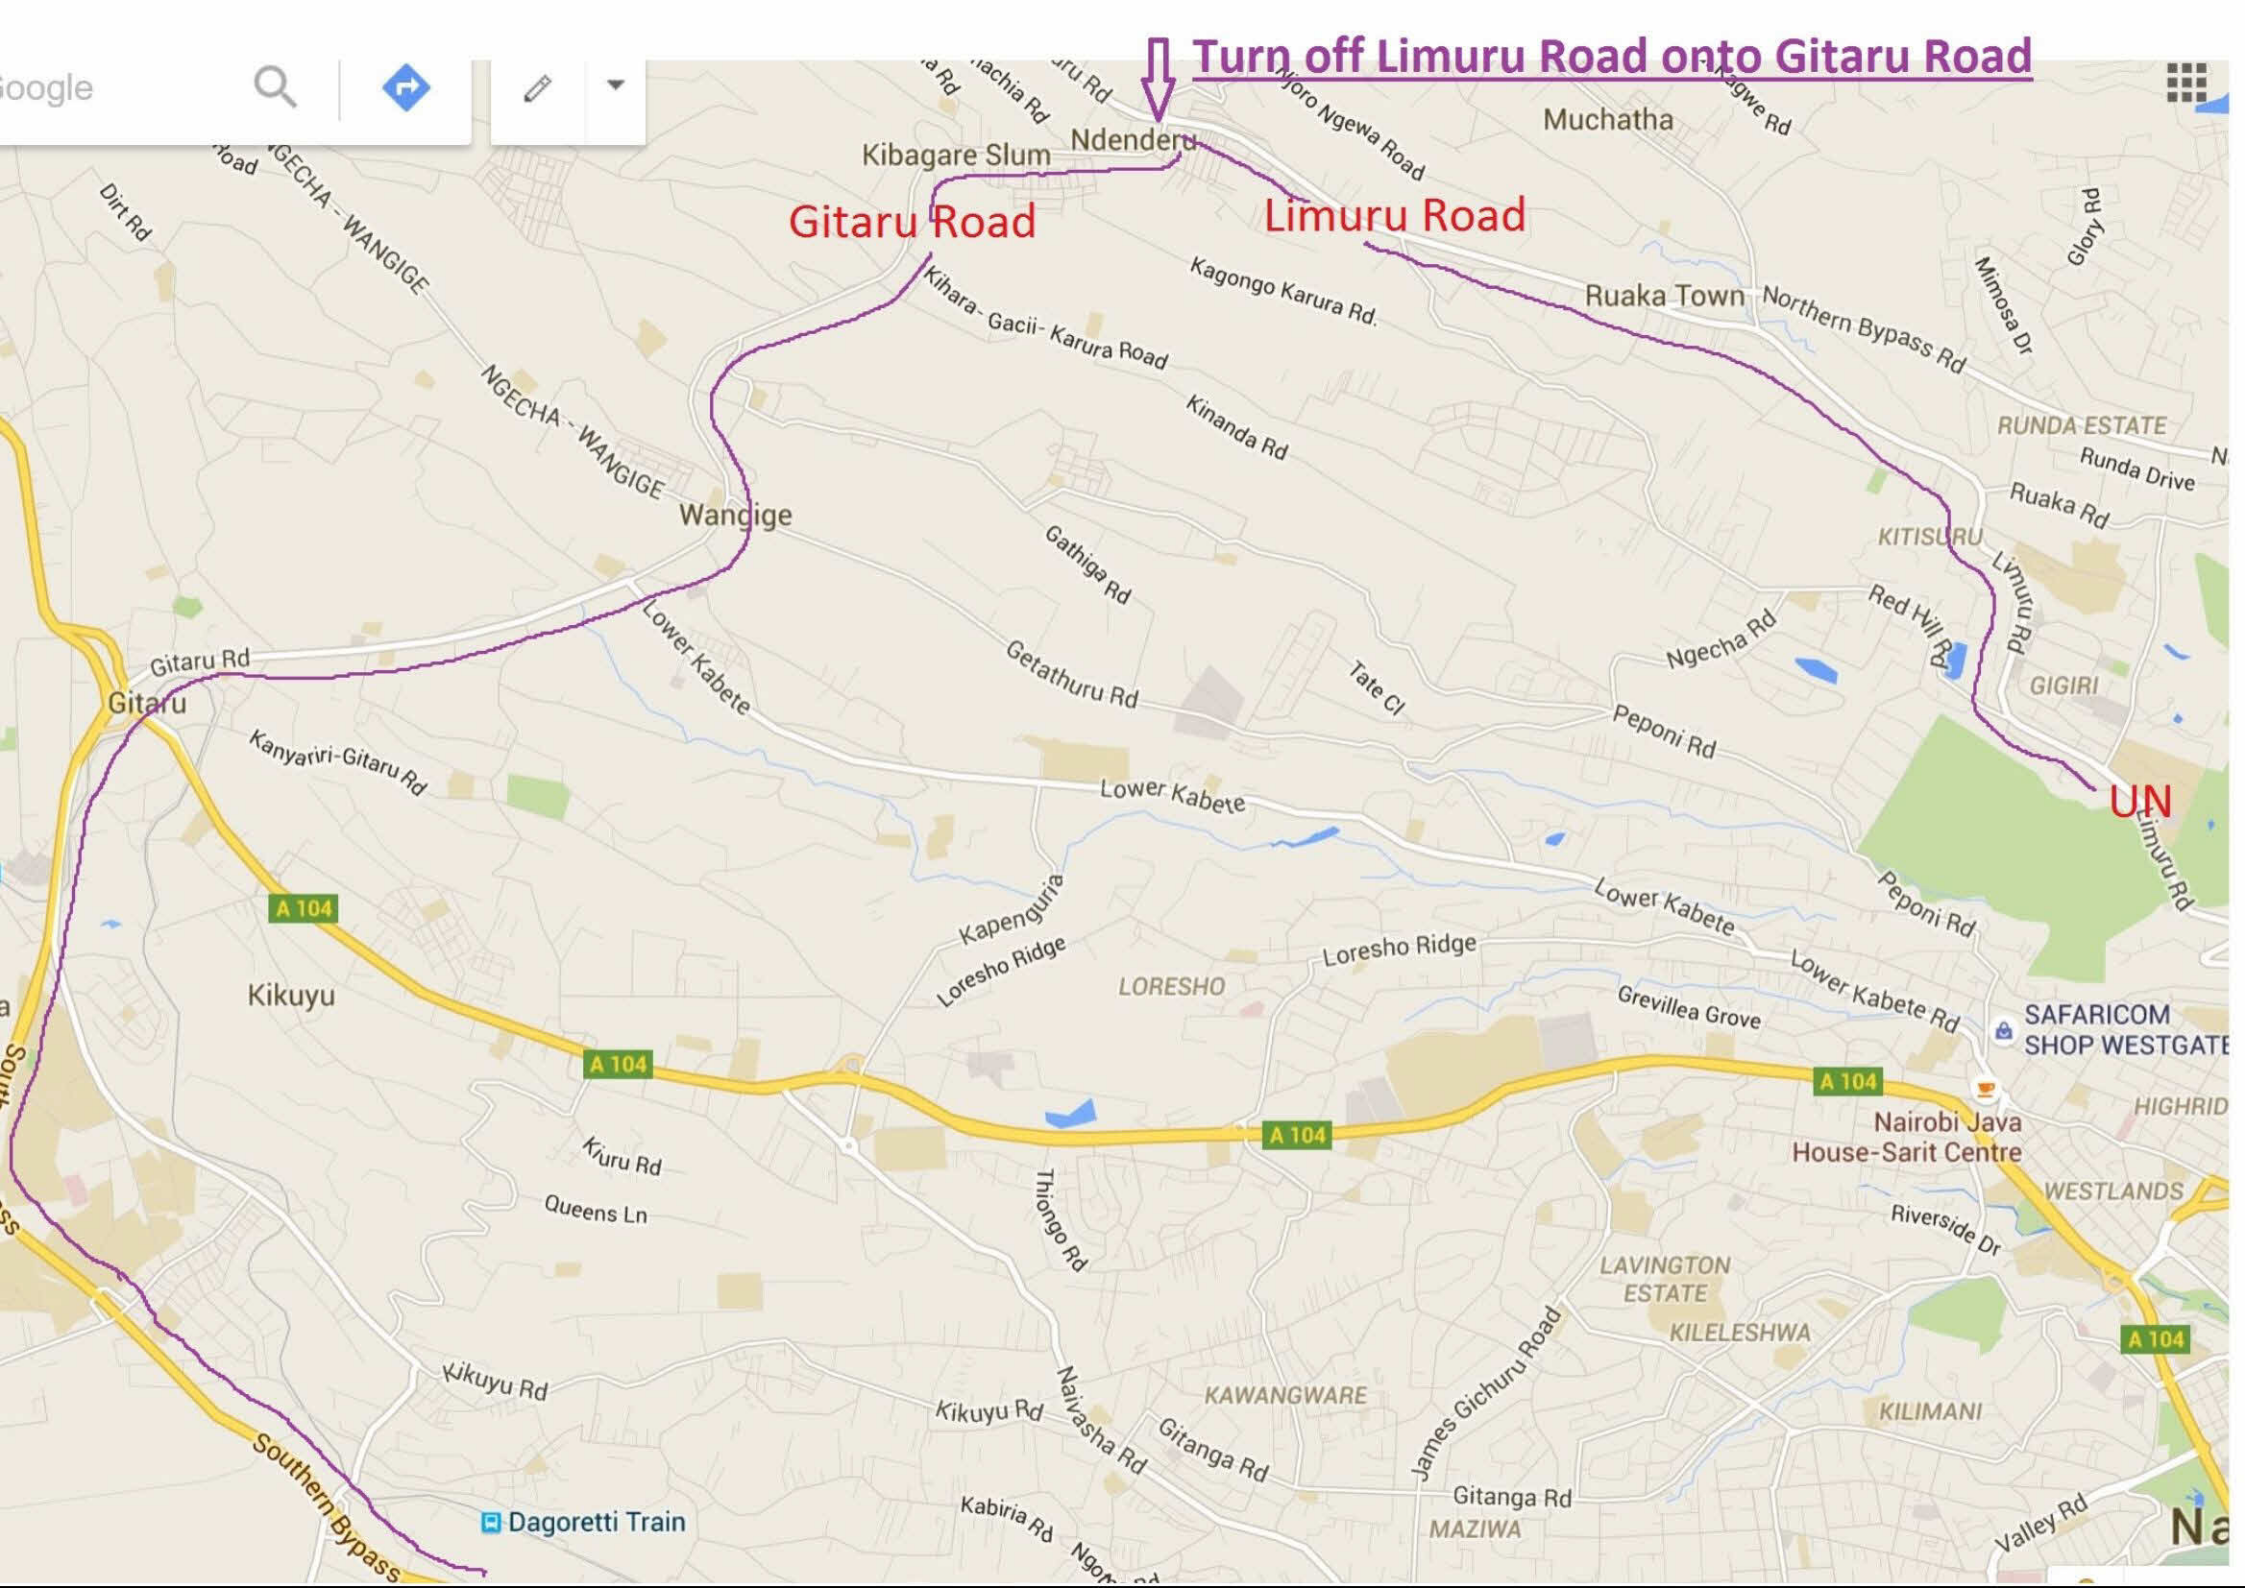

Turn off Limuru Road onto Gitaru Road

Gitaru Road

Limuru Road

A 104

A 104

A 104

A 104

A 104

MAZIWA

Na

**Option 1 - continue to
Langata Road exit**

**Option 2 - exit on Ngong
Road exit**

Silanga Rd.
Redbrick Hotel sign

Galleria Mall

Langata Rd.

Ngong Rd.

Karen Rd.

Langata Rd.

Southern Bypass

Southern Bypass

Langata Barracks

JAMHURI

KIBERA

Silanga

Langata Rd

Langata Rd

Ngong Rd

Kibera Dr

Karen Rd